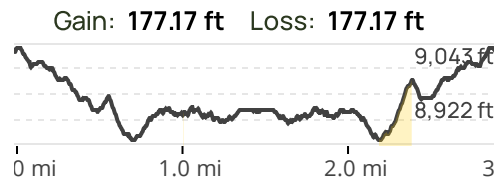

8.3°E

Woods Walk
 Crested Butte, CO