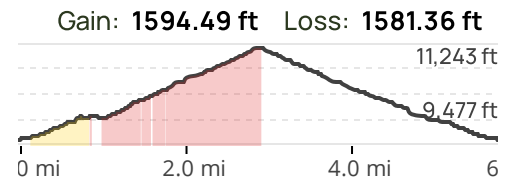

★  
8.3°E  
5/11/2023

**Snodgrass Mountain Trail**  
Crested Butte, CO