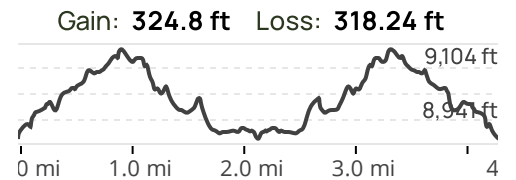

8.3°E

**East River Trail**  
 Crested Butte, CO